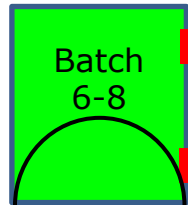

1- Head, Front

2- Short, Mid

3- Fix, Mid

4- Door, Mid

5- Rail, Mid

6 -Little, End

7 -Close, End

Tip	Frontal	Hall1	Close
6	8	8	6
F	D	R	T
	M	P	L
		C	V
		S	B
		W	H
		G	
		E	

Total Blocks Length is **28**

Red Shape = Opening Joint
 Config Length = # x 125 mm

Feature

- Variable Height
- 4 x Tire Pressure Gauge
- GPS
- 2 x Airbag

- A/C
- 2x220V Socket
- 2 x Electric Seat
- 21" Display