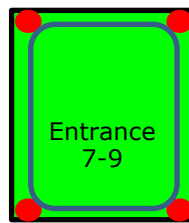

General, Spec.

Tiro

Crossover	
Width, mm	1740
Length, mm	3840
Height, mm	1600
Continuous Power	2/4x25 kW
Max. Speed, km/h	110/150
Energy, kWh	12-43 kWh
Range, km	100-360 km
MGW, kg	1400

Config

1- Head, Nose

1- Head, Front

2- Short, Mid

3- Fix, Mid

4- Door, Mid

5- Rail, Mid

6 -Little, End

7 -Close, End

Tip	Frontal	Hall1	Close
6	8	8	6
F	D	R	T
	M	P	L
		C	V
		S	B
		W	H
		G	
		E	

Total Blocks Length is **28**

Red Shape = Opening Joint
 Config Length = # x 125 mm

Feature

- Variable Height
- 4 x Tire Pressure Gauge
- GPS
- 2 x Airbag

- A/C
- 2x220V Socket
- 2 x Electric Seat
- 21" Display