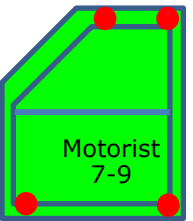

General, Spec.

Tiro

Crossover	
Width, mm	1740
Length, mm	3840
Height, mm	1600
Continuous Power	2/4x25 kW
Max. Speed, km/h	110/150
Energy, kWh	12-43 kWh
Range, km	100-360 km
MGW, kg	1400

Config

1- Head, Nose

1- Head, Front

2- Short, Mid

3- Fix, Mid

4- Door, Mid

5- Rail, Mid

6 -Little, End

7 -Close, End

Tip	Frontal	Hall1	Close
6	8	8	6
F	D	R	T
	M	P	L
		C	V
		S	B
		W	H
		G	
		E	

Total Blocks Length is **28**

Red Shape = Opening Joint
 Config Length = # x 125 mm

Feature

- Variable Height
- 4 x Tire Pressure Gauge
- GPS
- 2 x Airbag

- A/C
- 2x220V Socket
- 2 x Electric Seat
- 21" Display