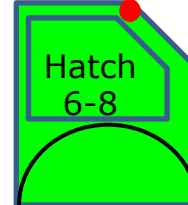

General, Spec.

Tiro

Crossover	
Width, mm	1740
Length, mm	3840
Height, mm	1600
Continuous Power	2/4x25 kW
Max. Speed, km/h	110/150
Energy, kWh	12-43 kWh
Range, km	100-360 km
MGW, kg	1400

Config

1- Head, Nose

1- Head, Front

2- Short, Mid

3- Fix, Mid

4- Door, Mid

5- Rail, Mid

6 -Little, End

7 -Close, End

Tip	Frontal	Hall1	Close
6	8	8	6
F	D	R	T
	M	P	L
		C	V
		S	B
		W	H
		G	
		E	

Total Blocks Length is **28**

Red Shape = Opening Joint
 Config Length = # x 125 mm

Feature

- Variable Height
- 4 x Tire Pressure Gauge
- GPS
- 2 x Airbag

- A/C
- 2x220V Socket
- 2 x Electric Seat
- 21" Display