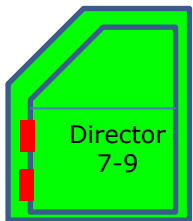

General, Spec.

Tiro

Crossover	
Width, mm	1740
Length, mm	3840
Height, mm	1600
Continuous Power	2/4x25 kW
Max. Speed, km/h	110/150
Energy, kWh	12-43 kWh
Range, km	100-360 km
MGW, kg	1400

Config

1- Head, Nose

1- Head, Front

2- Short, Mid

3- Fix, Mid

4- Door, Mid

5- Rail, Mid

6 -Little, End

7 -Close, End

Tip	Frontal	Hall1	Close
6	8	8	6
F	D	R	T
	M	P	L
		C	V
		S	B
		W	H
		G	
		E	

Total Blocks Length is **28**

Red Shape = Opening Joint
 Config Length = # x 125 mm

Feature

- Variable Height
- 4 x Tire Pressure Gauge
- GPS
- 2 x Airbag

- A/C
- 2x220V Socket
- 2 x Electric Seat
- 21" Display