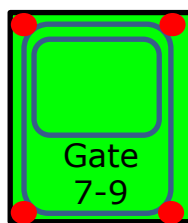

General, Spec.

Tiro

Crossover	
Width, mm	1740
Length, mm	3840
Height, mm	1600
Continuous Power	2/4x25 kW
Max. Speed, km/h	110/150
Energy, kWh	12-43 kWh
Range, km	100-360 km
MGW, kg	1400

Config

1- Head, Nose

1- Head, Front

2- Short, Mid

3- Fix, Mid

4- Door, Mid

5- Rail, Mid

6 -Little, End

7 -Close, End

Tip	Frontal	Hall1	Close
6	8	8	6
F	D	R	T
	M	P	L
		C	V
		S	B
		W	H
		G	
		E	

Total Blocks Length is **28**

Red Shape = Opening Joint
 Config Length = # x 125 mm

Feature

- Variable Height
- 4 x Tire Pressure Gauge
- GPS
- 2 x Airbag

- A/C
- 2x220V Socket
- 2 x Electric Seat
- 21" Display