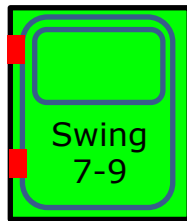

General, Spec.

Tiro

Crossover	
Width, mm	1740
Length, mm	3840
Height, mm	1600
Continuous Power	2/4x25 kW
Max. Speed, km/h	110/150
Energy, kWh	12-43 kWh
Range, km	100-360 km
MGW, kg	1400

Config

1- Head, Nose

1- Head, Front

2- Short, Mid

3- Fix, Mid

4- Door, Mid

5- Rail, Mid

6 -Little, End

7 -Close, End

Tip	Frontal	Hall1	Close
6	8	8	6
F	D	R	T
	M	P	L
		C	V
		S	B
		W	H
		G	
		E	

Total Blocks Length is **28**

Red Shape = Opening Joint
 Config Length = # x 125 mm

Feature

- Variable Height
- 4 x Tire Pressure Gauge
- GPS
- 2 x Airbag

- A/C
- 2x220V Socket
- 2 x Electric Seat
- 21" Display