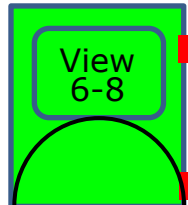

General, Spec.

Tiro

Crossover	
Width, mm	1740
Length, mm	3840
Height, mm	1600
Continuous Power	2/4x25 kW
Max. Speed, km/h	110/150
Energy, kWh	12-43 kWh
Range, km	100-360 km
MGW, kg	1400

Config

1- Head, Nose

1- Head, Front

2- Short, Mid

3- Fix, Mid

4- Door, Mid

5- Rail, Mid

6 -Little, End

7 -Close, End

Tip	Frontal	Hall1	Close
6	8	8	6
F	D	R	T
	M	P	L
		C	V
		S	B
		W	H
		G	
		E	

Total Blocks Length is **28**

Red Shape = Opening Joint
 Config Length = # x 125 mm

Feature

- Variable Height
- 4 x Tire Pressure Gauge
- GPS
- 2 x Airbag

- A/C
- 2x220V Socket
- 2 x Electric Seat
- 21" Display