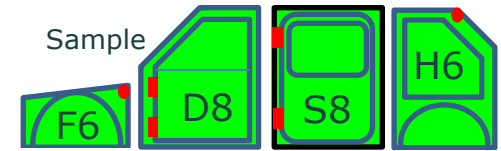

1- Head, Front

2- Short, Mid

3- Fix, Mid

4- Door, Mid

5- Rail, Mid

6 -Little, End

7 -Close, End

Tip	Frontal	Hall1	Close
6	8	8	6
F	D	R	T
	M	P	L
		C	V
		S	B
		W	H
		G	
		E	

Total Blocks Length is **28**

Red Shape = Opening Joint
 Config Length = # x 125 mm

Feature

- Variable Height
- 4 x Tire Pressure Gauge
- GPS
- 2 x Airbag

- A/C
- 2x220V Socket
- 2 x Electric Seat
- 21" Display