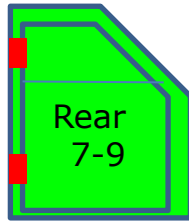

General, Spec.

Tiro

Crossover	
Width, mm	1740
Length, mm	3840
Height, mm	1600
Continuous Power	2/4x25 kW
Max. Speed, km/h	110/150
Energy, kWh	12-43 kWh
Range, km	100-360 km
MGW, kg	1400

Config

1- Head, Nose

1- Head, Front

2- Short, Mid

3- Fix, Mid

4- Door, Mid

5- Rail, Mid

6 -Little, End

7 -Close, End

Tip	Frontal	Hall1	Close
6	8	8	6
F	D	R	T
	M	P	L
		C	V
		S	B
		W	H
		G	
		E	

Total Blocks Length is **28**

Red Shape = Opening Joint
 Config Length = # x 125 mm

Feature

- Variable Height
- 4 x Tire Pressure Gauge
- GPS
- 2 x Airbag

- A/C
- 2x220V Socket
- 2 x Electric Seat
- 21" Display