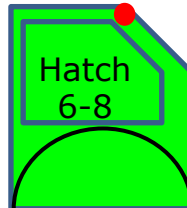

# Config, Block & Quantity

1- Head, Nose

3- Door, Mid

6 -Pack, End

	Nose	Front	Mid	End
<b>28</b>	<b>F</b>	<b>DM</b>	<b>SRGECWPJ</b>	<b>TLVBH</b>
	6	8	8	6

1- Head, Front

4- Rail, Mid

7 -Close, End

5- Fix, Mid

6- Load, Mid

Red Shape = Opening Joint

B=Block, Q=Quantity 6-15, Block Length = Q x 125 mm