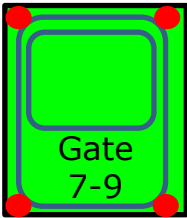

# Config, Block & Quantity

1- Head, Nose

3- Door, Mid

6 -Pack, End

	Nose	Front	Mid	End
<b>28</b>	<b>F</b>	<b>DM</b>	<b>SRGECWPJ</b>	<b>TLVBH</b>
	6	8	8	6

1- Head, Front

4- Rail, Mid

7 -Close, End

5- Fix, Mid

6- Load, Mid

Red Shape = Opening Joint

B=Block, Q=Quantity 6-15, Block Length = Q x 125 mm