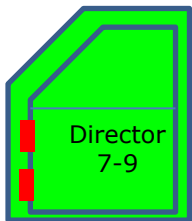

# Config, Block & Quantity

1- Head, Nose

3- Door, Mid

6 -Pack, End

	Nose	Front	Mid	End
<b>28</b>	<b>F</b>	<b>DM</b>	<b>SRGECWPJ</b>	<b>TLVBH</b>
	6	8	8	6

1- Head, Front

4- Rail, Mid

7 -Close, End

5- Fix, Mid

6- Load, Mid

Red Shape = Opening Joint

B=Block, Q=Quantity 6-15, Block Length = Q x 125 mm