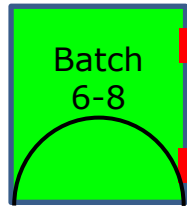

# Config, Block & Quantity

1- Head, Nose

3- Door, Mid

6 -Pack, End

	Nose	Front	Mid	End
<b>28</b>	<b>F</b>	<b>DM</b>	<b>SRGECWPJ</b>	<b>TLVBH</b>
	6	8	8	6

1- Head, Front

4- Rail, Mid

7 -Close, End

5- Fix, Mid

6- Load, Mid

Red Shape = Opening Joint

B=Block, Q=Quantity 6-15, Block Length = Q x 125 mm