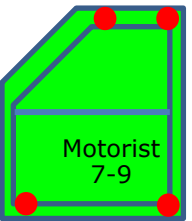

# Config, Block & Quantity

1- Head, Nose

3- Door, Mid

6 -Pack, End

	Nose	Front	Mid	End
<b>28</b>	<b>F</b>	<b>DM</b>	<b>SRGECWPJ</b>	<b>TLVBH</b>
	6	8	8	6

1- Head, Front

4- Rail, Mid

7 -Close, End

5- Fix, Mid

6- Load, Mid

Red Shape = Opening Joint

B=Block, Q=Quantity 6-15, Block Length = Q x 125 mm