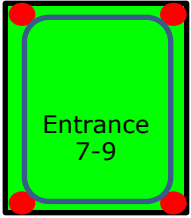

# Config, Block & Quantity

1- Head, Nose

3- Door, Mid

6 -Pack, End

	Nose	Front	Mid	End
<b>28</b>	<b>F</b>	<b>DM</b>	<b>SRGECWPJ</b>	<b>TLVBH</b>
	6	8	8	6

1- Head, Front

4- Rail, Mid

7 -Close, End