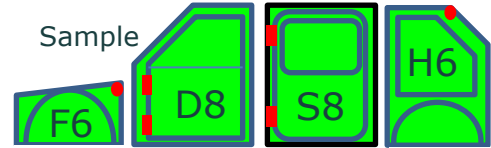

# Config, Block & Quantity

1- Head, Nose

3- Door, Mid

6 -Pack, End

	Nose	Front	Mid	End
<b>28</b>	<b>F</b>	<b>DM</b>	<b>SRGECWPJ</b>	<b>TLVBH</b>
	6	8	8	6

1- Head, Front

4- Rail, Mid

7 -Close, End

5- Fix, Mid

6- Load, Mid

Red Shape = Opening Joint

B=Block, Q=Quantity 6-15, Block Length = Q x 125 mm