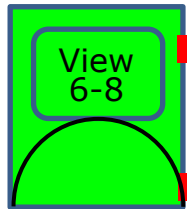

# Config, Block & Quantity

1- Head, Nose

3- Door, Mid

6 -Pack, End

	Nose	Front	Mid	End
<b>28</b>	<b>F</b>	<b>DM</b>	<b>SRGECWPJ</b>	<b>TLVBH</b>
	6	8	8	6

1- Head, Front

4- Rail, Mid

7 -Close, End

5- Fix, Mid

6- Load, Mid

Red Shape = Opening Joint

B=Block, Q=Quantity 6-15, Block Length = Q x 125 mm