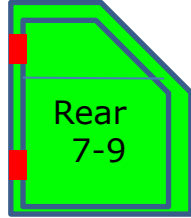

# General, Specification

Tiro

Crossover	
Width, mm	1740
Length, mm	3840
Height, mm	1590
Continuous Power	2/4x25 kW
Max. Speed, km/h	110/150
Energy, kWh	12-43 kWh
Range, km	100-360 km
MGW, kg	1400

# Config, Block & Quantity

1- Head, Nose

3- Door, Mid

6 -Pack, End

	Nose	Front	Mid	End
<b>28</b>	<b>F</b>	<b>DM</b>	<b>SRGECWPJ</b>	<b>TLVBH</b>
	6	8	8	6

1- Head, Front

4- Rail, Mid

7 -Close, End

5- Fix, Mid

6- Load, Mid

Red Shape = Opening Joint

B=Block, Q=Quantity 6-15, Block Length = Q x 125 mm