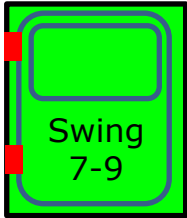

# General, Specification

Tiro

Crossover	
Width, mm	1740
Length, mm	3840
Height, mm	1590
Continuous Power	2/4x25 kW
Max. Speed, km/h	110/150
Energy, kWh	12-43 kWh
Range, km	100-360 km
MGW, kg	1400

# General, Specification

Ground Clearance	140 mm
Turning Radius	9 m
Display	15.6"
Steering	Electric
Brake	Electric & Hydraulic
Airbags	2
ABS	Yes
Brake Charge	Yes
Charger	City Plug 5 kWh

# Config, Block & Quantity

1- Head, Nose

3- Door, Mid

6 -Pack, End

	Nose	Front	Mid	End
<b>28</b>	<b>F</b>	<b>DM</b>	<b>SRGECWPJ</b>	<b>TLVBH</b>
	6	8	8	6

1- Head, Front

4- Rail, Mid

7 -Close, End