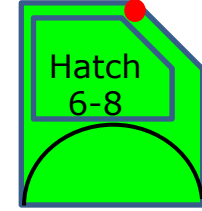

1- Head, Nose

1- Head, Front

2- Short, Mid

3- Fix, Mid

4- Door, Mid

5- Rail, Mid

6 -Little, End

7 -Close, End

Red Shape = Opening Joint
 B=Block, Q=Quantity 6-15, Block Length = Q x 125 mm

Config, LHD=998

Battery 6x2.4 kWh

Battery 12x2.4 kWh

Battery 24x2.4 kWh

Onboard Charger
10kW, 3P16A

Onboard Charger
20kW, 3P32A