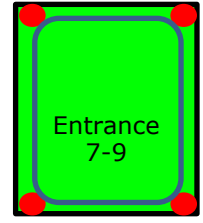

1- Head, Nose

1- Head, Front

2- Short, Mid

3- Fix, Mid

4- Door, Mid

5- Rail, Mid

6 -Little, End

7 -Close, End

Red Shape = Opening Joint
 B=Block, Q=Quantity 6-15, Block Length = Q x 125 mm

Config, LHD=998

Battery 6x2.4 kWh

Battery 12x2.4 kWh

Battery 24x2.4 kWh

Onboard Charger
10kW, 3P16A

Onboard Charger
20kW, 3P32A