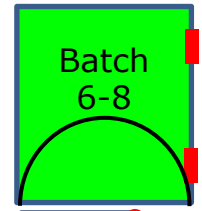

General, Spec.

Large Van	
Width, mm	2180
Length, mm	6110
Height, mm	2140
Continuous Power	2/4x63 kW
Max. Speed, km/h	110/150
Energy, kWh	24-134 kWh
Range, km	100-560 km
MGW, kg	3000

Config, Block & Quantity, Version

1- Head, Nose

1- Head, Front

2- Short, Mid

3- Fix, Mid

4- Door, Mid

5- Rail, Mid

6 -Little, End

7 -Close, End

Red Shape = Opening Joint
 B=Block, Q=Quantity 6-15, Block Length = Q x 125 mm

Config, LHD=998

Battery 6x2.4 kWh

Battery 12x2.4 kWh

Battery 24x2.4 kWh

Onboard Charger
10kW, 3P16A

Onboard Charger
20kW, 3P32A