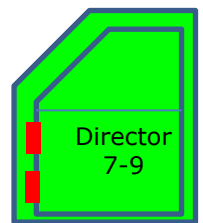

General, Spec.

Large Van	
Width, mm	2180
Length, mm	6110
Height, mm	2140
Continuous Power	2/4x63 kW
Max. Speed, km/h	110/150
Energy, kWh	24-134 kWh
Range, km	100-560 km
MGW, kg	3000

Config, Block & Quantity, Version

1- Head, Nose

1- Head, Front

2- Short, Mid

3- Fix, Mid

4- Door, Mid

5- Rail, Mid

6 -Little, End

7 -Close, End

Red Shape = Opening Joint
 B=Block, Q=Quantity 6-15, Block Length = Q x 125 mm

Config, LHD=998

Battery 6x2.4 kWh

Battery 12x2.4 kWh

Battery 24x2.4 kWh

Onboard Charger
10kW, 3P16A

Onboard Charger
20kW, 3P32A