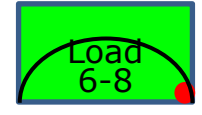

1- Head, Nose

1- Head, Front

2- Short, Mid

3- Fix, Mid

4- Door, Mid

5- Rail, Mid

6 -Little, End

7 -Close, End

Red Shape = Opening Joint
 B=Block, Q=Quantity 6-15, Block Length = Q x 125 mm

Config, LHD=998

Battery 6x2.4 kWh

Battery 12x2.4 kWh

Battery 24x2.4 kWh

Onboard Charger
10kW, 3P16A

Onboard Charger
20kW, 3P32A