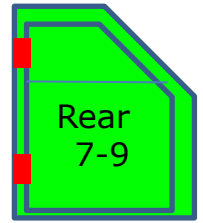

General, Spec.

Large Van	
Width, mm	2180
Length, mm	6110
Height, mm	2140
Continuous Power	2/4x63 kW
Max. Speed, km/h	110/150
Energy, kWh	24-134 kWh
Range, km	100-560 km
MGW, kg	3000

Config, Block & Quantity, Version

1- Head, Nose

1- Head, Front

2- Short, Mid

3- Fix, Mid

4- Door, Mid

5- Rail, Mid

6 -Little, End

7 -Close, End

	Nose	Front	Mid1	Mid2	Mid3	End
44	F	DM	PJCWSRGE			TLVBH
	8	7-9	6-9	6-9	6-9	8
48	F	DM	PJCWSRGE			TLVBH
	8	7-9	6-9	6-9	6-9	8
52	F	DM	PJCWSRGE			TLVBH
	8	7-9	6-9	6-9	6-9	8

Config Samples	Title	Config
	Passenger Van 44	F8D7G7W7W7V8
	Cargo Van 48	F8D8C8C8C8B8 F8D8E8C8C8H8
	Full Pickup 52	F8D9P9P9P9L8
Cabin Pickup 52	F8D9R9P9P9L8	

Red Shape = Opening Joint
 B=Block, Q=Quantity 6-15, Block Length = Q x 125 mm

Config, LHD=998

Battery 6x2.4 kWh

Battery 12x2.4 kWh

Battery 24x2.4 kWh

Onboard Charger
10kW, 3P16A

Onboard Charger
20kW, 3P32A