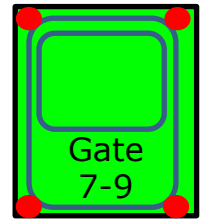

General, Spec.

Large Van	
Width, mm	2180
Length, mm	6110
Height, mm	2140
Continuous Power	2/4x63 kW
Max. Speed, km/h	110/150
Energy, kWh	24-134 kWh
Range, km	100-560 km
MGW, kg	3000

Config, Block & Quantity, Version

1- Head, Nose

1- Head, Front

2- Short, Mid

3- Fix, Mid

4- Door, Mid

5- Rail, Mid

6 -Little, End

7 -Close, End

	Nose	Front	Mid1	Mid2	Mid3	End
44	F	DM	PJCWSRGE			TLVBH
	8	7-9	6-9	6-9	6-9	8
48	F	DM	PJCWSRGE			TLVBH
	8	7-9	6-9	6-9	6-9	8
52	F	DM	PJCWSRGE			TLVBH
	8	7-9	6-9	6-9	6-9	8

Config Samples	Title	Config
	Passenger Van 44	F8D7G7W7W7V8
	Cargo Van 48	F8D8C8C8C8B8 F8D8E8C8C8H8
	Full Pickup 52	F8D9P9P9P9L8
Cabin Pickup 52	F8D9R9P9P9L8	

Red Shape = Opening Joint
 B=Block, Q=Quantity 6-15, Block Length = Q x 125 mm

Config, LHD=998

Battery 6x2.4 kWh

Battery 12x2.4 kWh

Battery 24x2.4 kWh

Onboard Charger
10kW, 3P16A

Onboard Charger
20kW, 3P32A