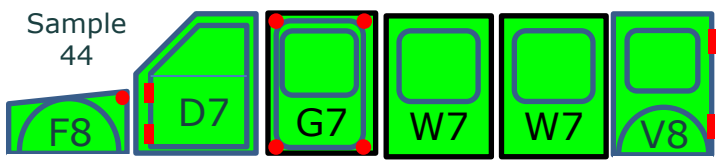

General, Spec.

Large Van	
Width, mm	2180
Length, mm	6110
Height, mm	2140
Continuous Power	2/4x63 kW
Max. Speed, km/h	110/150
Energy, kWh	24-134 kWh
Range, km	100-560 km
MGW, kg	3000

Config, Block & Quantity, Version

1- Head, Nose

1- Head, Front

2- Short, Mid

3- Fix, Mid

4- Door, Mid

5- Rail, Mid

6 -Little, End

7 -Close, End

Red Shape = Opening Joint
 B=Block, Q=Quantity 6-15, Block Length = Q x 125 mm

Config, LHD=998

Battery 6x2.4 kWh

Battery 12x2.4 kWh

Battery 24x2.4 kWh

Onboard Charger
10kW, 3P16A

Onboard Charger
20kW, 3P32A