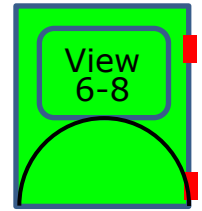

General, Spec.

Large Van	
Width, mm	2180
Length, mm	6110
Height, mm	2140
Continuous Power	2/4x63 kW
Max. Speed, km/h	110/150
Energy, kWh	24-134 kWh
Range, km	100-560 km
MGW, kg	3000

Config, Block & Quantity, Version

1- Head, Nose

1- Head, Front

2- Short, Mid

3- Fix, Mid

4- Door, Mid

5- Rail, Mid

6 -Little, End

7 -Close, End

Red Shape = Opening Joint
 B=Block, Q=Quantity 6-15, Block Length = Q x 125 mm

Config, LHD=998

Battery 6x2.4 kWh

Battery 12x2.4 kWh

Battery 24x2.4 kWh

Onboard Charger
10kW, 3P16A

Onboard Charger
20kW, 3P32A