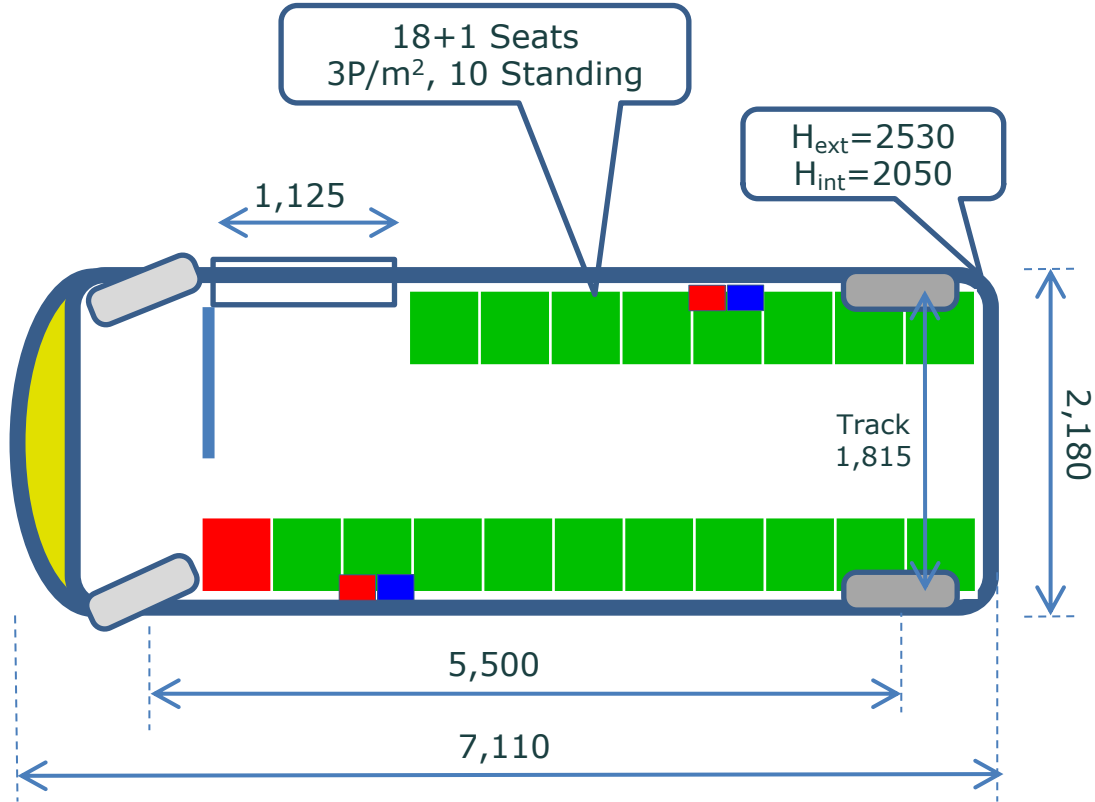

General, Spec.

Large Van	
Width, mm	2180
Length, mm	6110
Height, mm	2140
Continuous Power	2/4x63 kW
Max. Speed, km/h	110/150
Energy, kWh	24-134 kWh
Range, km	100-560 km
MGW, kg	3000

Config, Block & Quantity, Version

1- Head, Nose

1- Head, Front

2- Short, Mid

3- Fix, Mid

4- Door, Mid

5- Rail, Mid

6 -Little, End

7 -Close, End

Red Shape = Opening Joint
 B=Block, Q=Quantity 6-15, Block Length = Q x 125 mm

Config, LHD=998

Battery 6x2.4 kWh

Battery 12x2.4 kWh

Battery 24x2.4 kWh

Onboard Charger
10kW, 3P16A

Onboard Charger
20kW, 3P32A