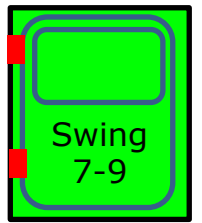

1- Head, Nose

1- Head, Front

2- Short, Mid

3- Fix, Mid

4- Door, Mid

5- Rail, Mid

6 -Little, End

7 -Close, End

	Nose	Front	Mid1	Mid2	Mid3	End
44	F	DM	PJCWSRGE			TLVBH
	8	7-9	6-9	6-9	6-9	8
48	F	DM	PJCWSRGE			TLVBH
	8	7-9	6-9	6-9	6-9	8
52	F	DM	PJCWSRGE			TLVBH
	8	7-9	6-9	6-9	6-9	8

Config Samples	Title	Config
	Passenger Van 44	F8D7G7W7W7V8
	Cargo Van 48	F8D8C8C8C8B8 F8D8E8C8C8H8
	Full Pickup 52	F8D9P9P9P9L8
Cabin Pickup 52	F8D9R9P9P9L8	

Red Shape = Opening Joint
 B=Block, Q=Quantity 6-15, Block Length = Q x 125 mm

Config, LHD=998

Battery 6x2.4 kWh

Battery 12x2.4 kWh

Battery 24x2.4 kWh

Onboard Charger
10kW, 3P16A

Onboard Charger
20kW, 3P32A