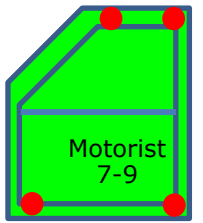

General, Spec.

Large Van	
Width, mm	2180
Length, mm	6110
Height, mm	2140
Continuous Power	2/4x63 kW
Max. Speed, km/h	110/150
Energy, kWh	24-134 kWh
Range, km	100-560 km
MGW, kg	3000

Config, Block & Quantity, Version

1- Head, Nose

1- Head, Front

2- Short, Mid

3- Fix, Mid

4- Door, Mid

5- Rail, Mid

6 -Little, End

7 -Close, End

Red Shape = Opening Joint
 B=Block, Q=Quantity 6-15, Block Length = Q x 125 mm

Config, LHD=998

Battery 6x2.4 kWh

Battery 12x2.4 kWh

Battery 24x2.4 kWh

Onboard Charger
10kW, 3P16A

Onboard Charger
20kW, 3P32A